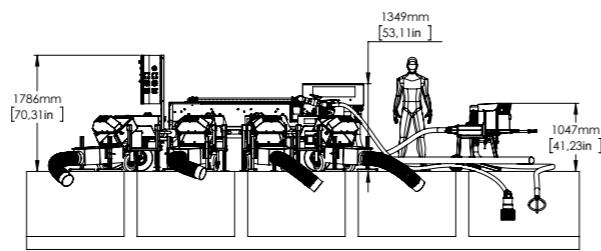

- 5 Submersible water pump delivered with 5 m of flexible pipe and storz fittings to plug at the grader
- Ref. : (Sea water 316L) : **TPOW3016T5**

- 1 Helios fish grader 100
- 2 4 Pescasight 15 fish counters
- 3 Fish pump Pescamotion 10 (Ø 63mm - 2,5 in)
- 4 4 Reception tanks outlet Ø 200 mm
- 5 Submersible water pump 20 m³/h
- 6 5 m suction flexible pipes Ø 63 mm (2,5 in)
- 7 5 m dewatering pipes Ø 150 mm (6 in)
- 8 Grader Control box
- 9 5 m discharge flexible pipes Ø 60 mm (2,5 in)
- 10 Fish pump remote control

Pescasight 15

Specifications

Fish counter model	PESCASIGHT 15	
Fish species	Trout Salmon	Bass/Bream/Tilapia/Carps/Perch
Fish weight	0,2 g to 20 g	0,2 g to 20 g
Number of channels	1	1
Channel width	400 mm	400 mm
Connection diameter	125 mm	125 mm
Accuracy	98% - 100%	98% - 100%
Voltage 50/60 Hz	100 - 240 V Single phase	
Reference (Fresh and sea water)	PSIG15	

Pescamotion 10

Specifications

Fish pump model	PESCAMOTION 10
Main drive control	Frequency variator
Prime drive motor	0,3 kW
Inlet Ø	(60 mm) 2,5" male cam lock
Outlet Ø	(60 mm) 2,5" male cam lock
Total dynamic head	12 m - 40 ft (6 m suction and 6 m discharge)
Fish weight max. (Trout/Salmon)	40 g
Fish weight max. (Bass/Bream/Tilapia)	25/30 g
Water flow	45 m ³ /h - 198 gpm
Reference (Fresh and sea water)	PH0202

Helios 100

Specifications

Grader model	HELIOS 100
Nbr of channels	8
Nbr of size	4
Length of grading channels (mm)	1600
Max. channels opening (mm)	28
Nbr of outlets Ø (mm)	8 x Ø 125
Weight min. - max. Trout/Salmon	1 g - 120 g
Weight min. - max. Bass/Bream	1 g - 50 g
Weight min. - max. Tilapia	0,5 g - 50 g
Hourly rate (tons/hour)	1
Height (m)	1,40
Reference (Sea water 316L)	TH1086