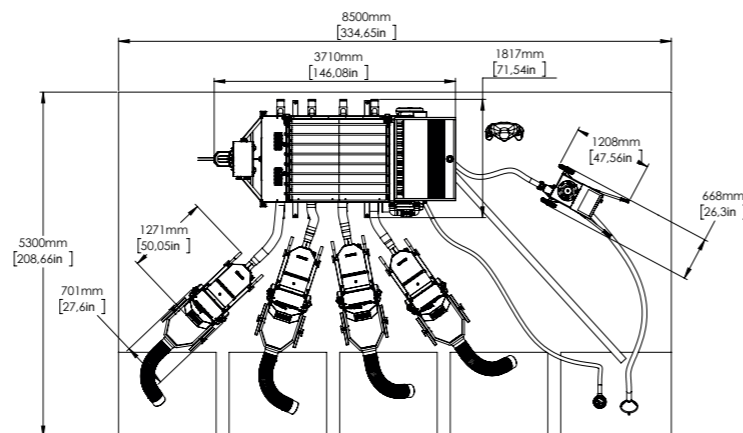

Fresh and Sea water pack
Ref. : **NPHC1**

- 8 Electrical box to plug fish pump counters and water pump
- 3 x 342 - 525 V 50/60 Hz Ref. : **THC0024**
 - 3 x 164 - 264 V 50/60 Hz Ref. : **THC0022**
 - 1 x 230 V 50/60 Hz Ref. : **THC004**

- 5 Submersible water pump delivered with 5 m of flexible pipe and storz fittings to plug at the grader
- Ref. : (Sea water 316L) : **TPOW3016T5**

- 1 Helios fish grader 100
- 2 4 Pescasight 15 fish counters
- 3 Fish pump Pescamotion 10 (Ø 63mm - 2,5 in)
- 4 4 Reception tanks outlet Ø 200 mm
- 5 Submersible water pump 20 m³/h
- 6 5 m suction flexible pipes Ø 63 mm (2,5 in)
- 7 5 m dewatering pipes Ø 150 mm (6 in)
- 8 Grader Control box
- 9 5 m discharge flexible pipes Ø 60 mm (2,5 in)
- 10 Fish pump remote control

Pescasight 15

Specifications

Fish counter model	PESCASIGHT 15	
Fish species	Trout Salmon	Bass/Bream/Tilapia/Carps/Perch
Fish weight	0,2 g to 20 g	0,2 g to 20 g
Number of channels	1	1
Channel width	400 mm	400 mm
Connection diameter	125 mm	125 mm
Accuracy	98% - 100%	98% - 100%
Voltage 50/60 Hz	100 - 240 V Single phase	
Reference (Fresh and sea water)	PSIG15	

Pescamotion 10

Specifications

Fish pump model	PESCAMOTION 10
Main drive control	Frequency variator
Prime drive motor	0,3 kW
Inlet Ø	(60 mm) 2,5" male cam lock
Outlet Ø	(60 mm) 2,5" male cam lock
Total dynamic head	12 m - 40 ft (6 m suction and 6 m discharge)
Fish weight max. (Trout/Salmon)	40 g
Fish weight max. (Bass/Bream/Tilapia)	25/30 g
Water flow	45 m ³ /h - 198 gpm
Reference (Fresh and sea water)	PH0202