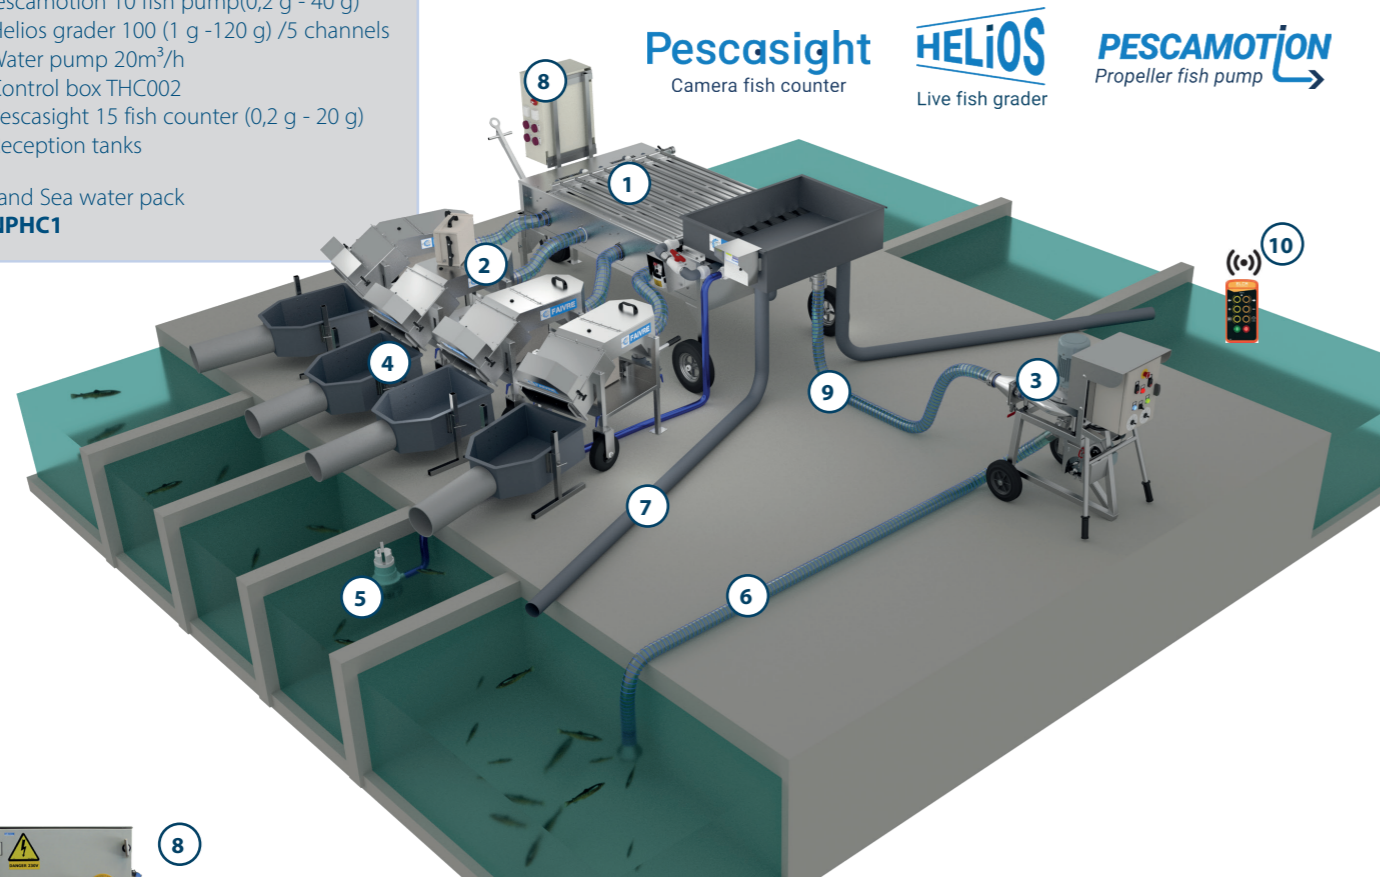

Fresh and Sea water pack
Ref. : **NPHC1**

- 8 Electrical box to plug fish pump counters and water pump
- 3 x 342 - 525 V 50/60 Hz Ref. : **THC0024**
 - 3 x 164 - 264 V 50/60 Hz Ref. : **THC0022**
 - 1 x 230 V 50/60 Hz Ref. : **THC004**

- 5 Submersible water pump delivered with 5 m of flexible pipe and storz fittings to plug at the grader
- Ref. : (Sea water 316L) : **TPOW3016T5**

- 1 Helios fish grader 100
- 2 4 Pescasight 15 fish counters
- 3 Fish pump Pescamotion 10 (Ø 63mm - 2,5 in)
- 4 4 Reception tanks outlet Ø 200 mm
- 5 Submersible water pump 20 m³/h
- 6 5 m suction flexible pipes Ø 63 mm (2,5 in)
- 7 5 m dewatering pipes Ø 150 mm (6 in)
- 8 Grader Control box
- 9 5 m discharge flexible pipes Ø 60 mm (2,5 in)
- 10 Fish pump remote control

Pescasight 15

Specifications

Fish counter model	PESCASIGHT 15	
Fish species	Trout Salmon	Bass/Bream/Tilapia/Carps/Perch
Fish weight	0,2 g to 20 g	0,2 g to 20 g
Number of channels	1	1
Channel width	400 mm	400 mm
Connection diameter	125 mm	125 mm
Accuracy	98% - 100%	98% - 100%
Voltage 50/60 Hz	100 - 240 V Single phase	
Reference (Fresh and sea water)	PSIG15	

Pescamotion 10

Specifications

Fish pump model	PESCAMOTION 10
Main drive control	Frequency variator
Prime drive motor	0,3 kW
Inlet Ø	(60 mm) 2,5" male cam lock
Outlet Ø	(60 mm) 2,5" male cam lock
Total dynamic head	12 m - 40 ft (6 m suction and 6 m discharge)
Fish weight max. (Trout/Salmon)	40 g
Fish weight max. (Bass/Bream/Tilapia)	25/30 g
Water flow	45 m ³ /h - 198 gpm
Reference (Fresh and sea water)	PH0202